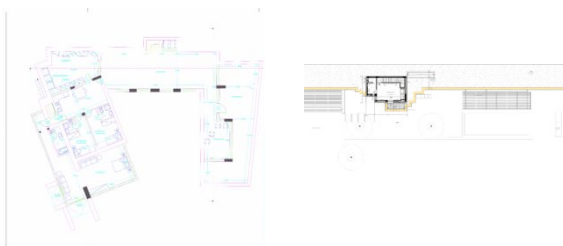

Features

Private Infinity Pool

A/C

Wi-Fi

Sound System

Sauna

Gym

Parking

Gated Property

Layout

Upper Level

- ✓ 1 Master Suite, with en-suite bathroom and private Jacuzzi
- ✓ 1 Double Bedroom, en-suite bathroom

Pool Level

- ✓ 1 Double Bedroom, with en-suite bathroom
- ✓ 1 Twin Bedroom, with en-suite bathroom
- > Living Room
- > Dine Area
- > Kitchen
- > Guest WC

Lower Level

- ✓ 1 Double Bedroom, with en-suite bathroom and access to pool via staircase
- ✓ 1 Twin Bedroom, with en-suite bathroom
- > Small living room with TV
- > Laundry room

Outdoor Area

- ✓ Private Infinity Pool
- ✓ Lounge Area
- ✓ Dining Area
- ✓ BBQ
- ✓ Bar

Floor Plans

Inclusive

Daily Maid Service

Signature Toiletries